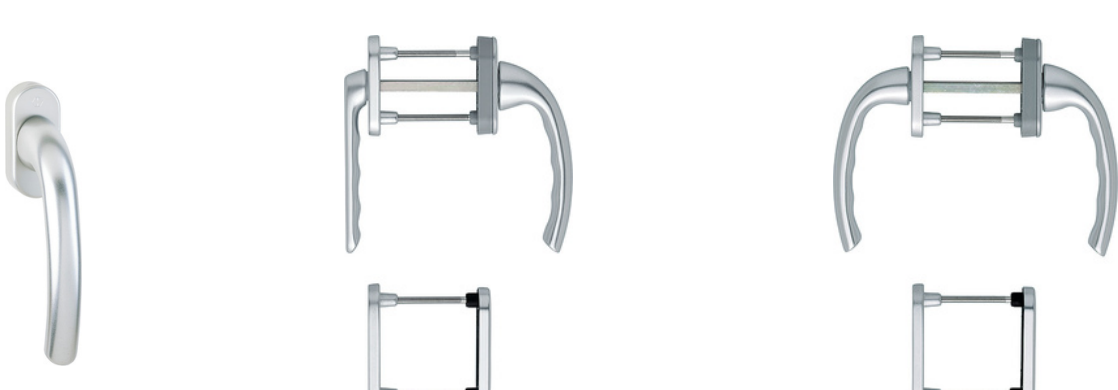

Tokyo Series

Item Number	Description	Discount
F101062	Handle set balcony incl. PZ rosette, Tokyo N10 68-73 (screw 75/80) F8077 Brown C10	40%
F104015	Handle set balcony short neck incl. PZ rosette, Tokyo 68-73 (screw 75/80) F9005 Black C10	40%
F101563	Handle set balcony short neck incl. PZ rosette, Tokyo 68-73 (screw 75/80) F1 Silver C10	40%
F103194	Handle window, Tokyo 37 (screw 50) F1 Silver C100	40%
F101064	Handle set balcony incl. PZ rosette, Tokyo N10 68-73 (screw 75/80) F9 Titanium C10	35%
F103659	Handle window, Tokyo 37 (screw 50) F9 Titanium C100	35%
F101063	Handle set balcony incl. PZ rosette, Tokyo N10 68-73 (screw 75/80) F9005 Black C10	35%

Luxembourg Series

Item Number	Description	Discount
F103064	Handle set entry door for PZ, Luxembourg 67-72 (screw M6x80) F8077 Brown C1	40%
F105556	Handle window lockable 0°/90°, Luxembourg TBT 37 (screw 45) F9 Titanium C20	40%
F105557	Handle window lockable 0°/90°, Luxembourg TBT 37 (screw 45) F9016 White C20	35%
F103068	Handle set balcony incl. PZ rosette, Luxembourg N10, 63-73 (screw 70/75/80) F8077 Brown C10	35%

1005 Series

Item Number	Description	Discount
F107471	Handle set balcony incl. PZ rosette, 1005 KB N10, 73-78 (screw M5x90) F9 Titanium C20	35%
F107620	Handle window, 1005 T45, 37 Shaft, F9016 White C100	35%
F107472	Handle set balcony incl. PZ rosette, 1005 KB N10, 73-78 (screw M5x90) 9016 White	35%
F107621	Handle window, 1005 T45, 37 Shaft, F9 Titanium C100	35%
F107649	Handle window, 1005 T45, 37 Shaft, F9005 Matt Black C100	35%